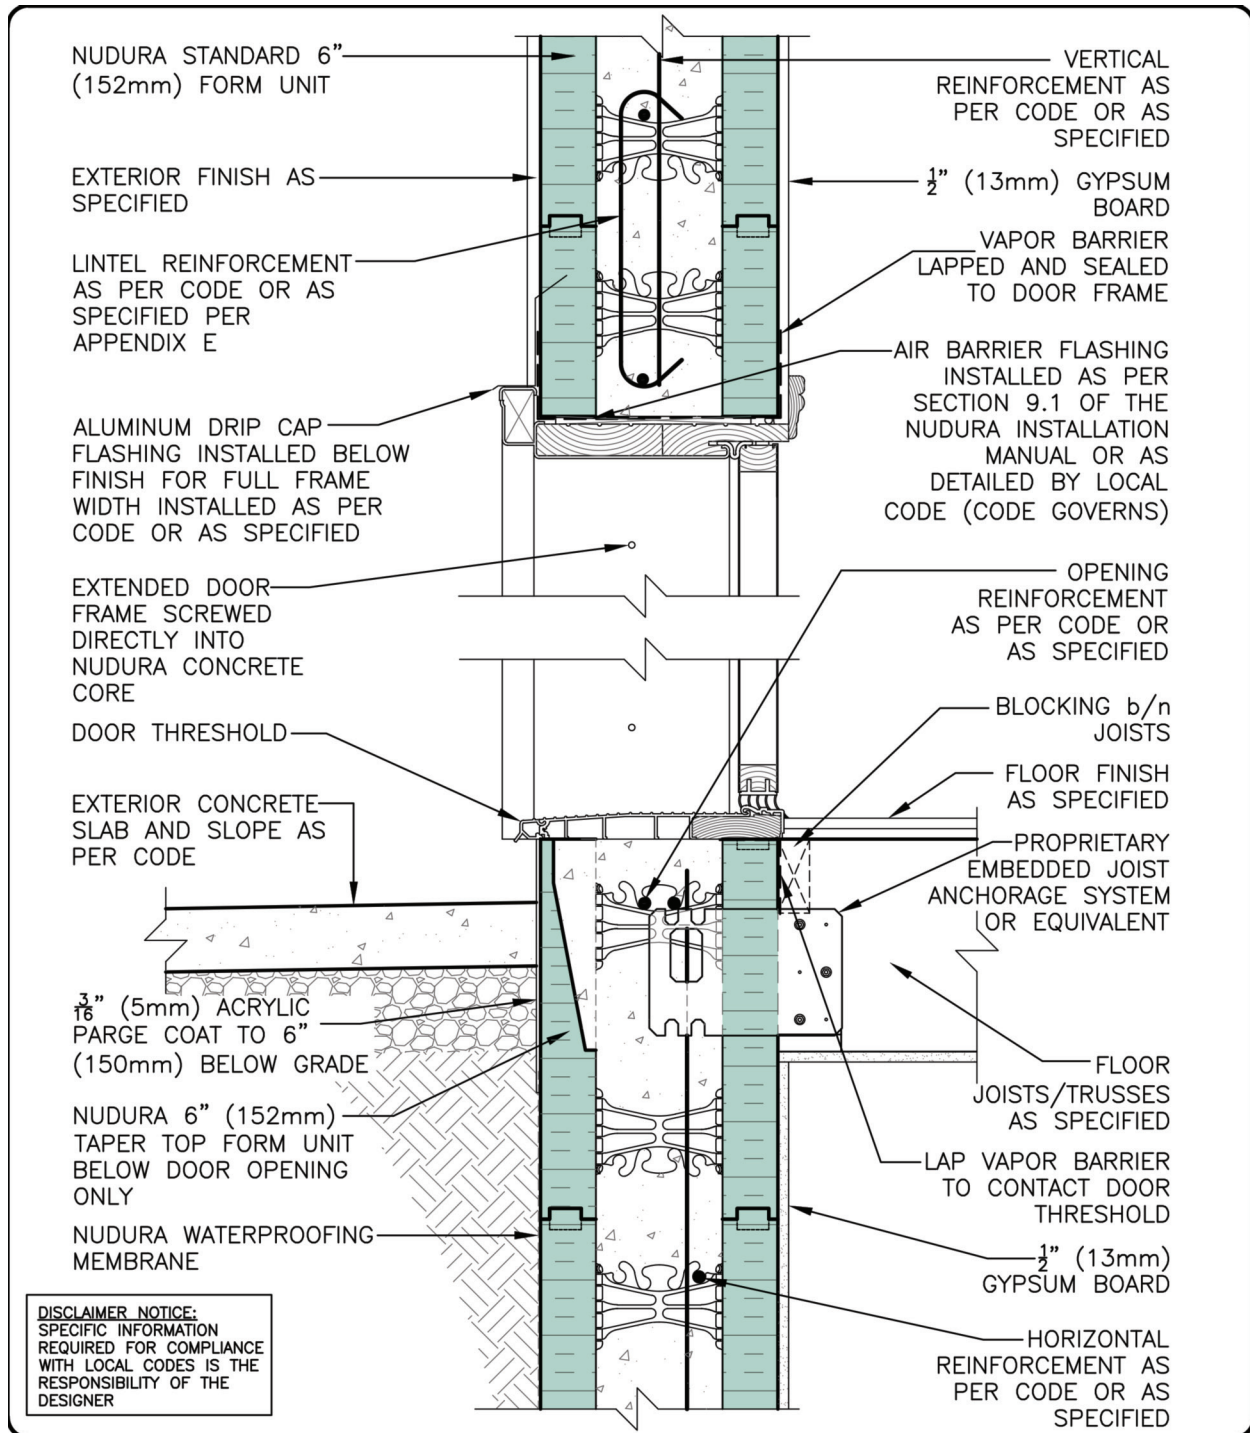

# TYPICAL DETAILS C-23

STANDARD 6" (152mm) FORM UNIT  
DOOR HEAD/THRESHOLD DETAIL  
NON-BRICK FINISH

REV. NO. 001 KS	DWG NO. C-23
DATE: SEPT 2015	
DRAWN BY: K. STILL	SCALE: 1 1/2"=1'-0"